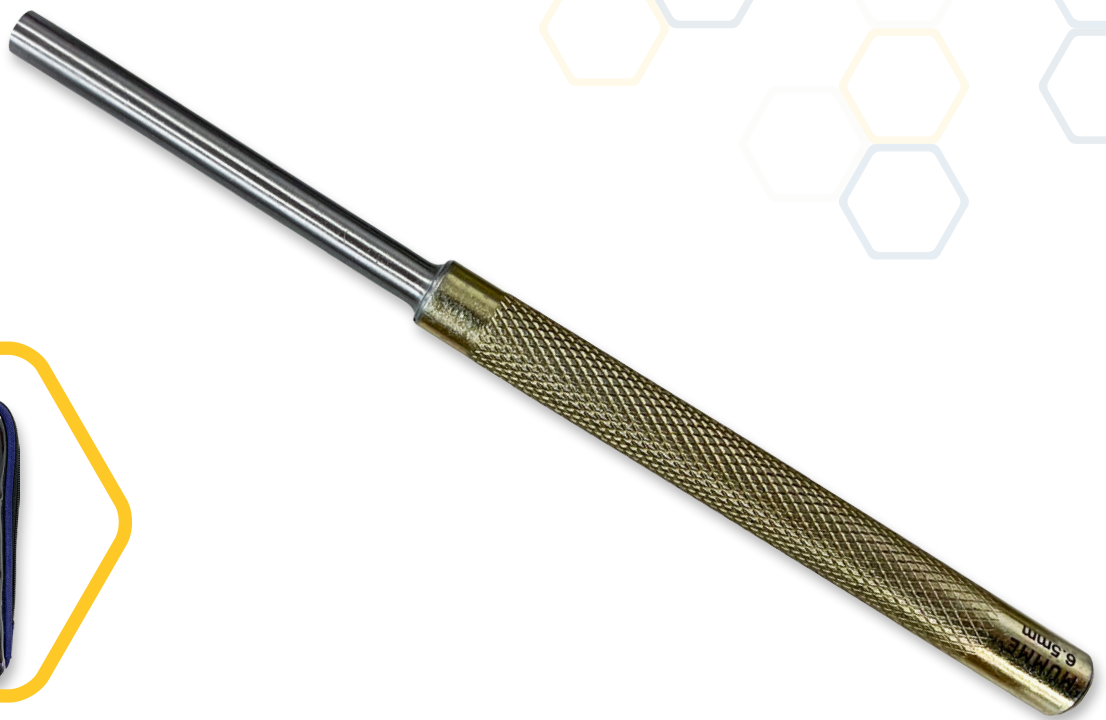

Made Tough Since 1936

LONG PIN PUNCHES

4PPLSET8
Long Pin Punch 8 Piece Set

FEATURES

- Used to drive out pins where added length is needed
- Tough and resilient shaft made from high quality steel
- For maximum strength, the shaft is pressed into the handle with an interference fit
- Industrial quality with knurled handle for a better grip
- Hardened and tempered for maximum toughness

4PPLSET8 Long Pin Punch 8 Piece Set:

- Set Components: 2.5, 3, 4, 5, 6, 6.5, 8 & 10mm
- 8 Piece Set includes durable zip wallet to keep the full set organised

SPECIFICATIONS

PART NO.	DESCRIPTION	PUNCH SIZE
4PPL02.5PP	2.5mm Long Pin Punch	2.5mm
4PPL03PP	3mm Long Pin Punch	3mm
4PPL04PP	4mm Long Pin Punch	4mm
4PPL05PP	5mm Long Pin Punch	5mm
4PPL06PP	6mm Long Pin Punch	6mm
4PPL06.5PP	6.5mm Long Pin Punch	6.5mm
4PPL08PP	8mm Long Pin Punch	8mm
4PPL10PP	10mm Long Pin Punch	10mm
4PPLSET8	Long Pin Punch 8 Piece Set	Mixed

Please Note: Long Pin Punch 8 Piece Set includes 1 of each of the listed punch sizes