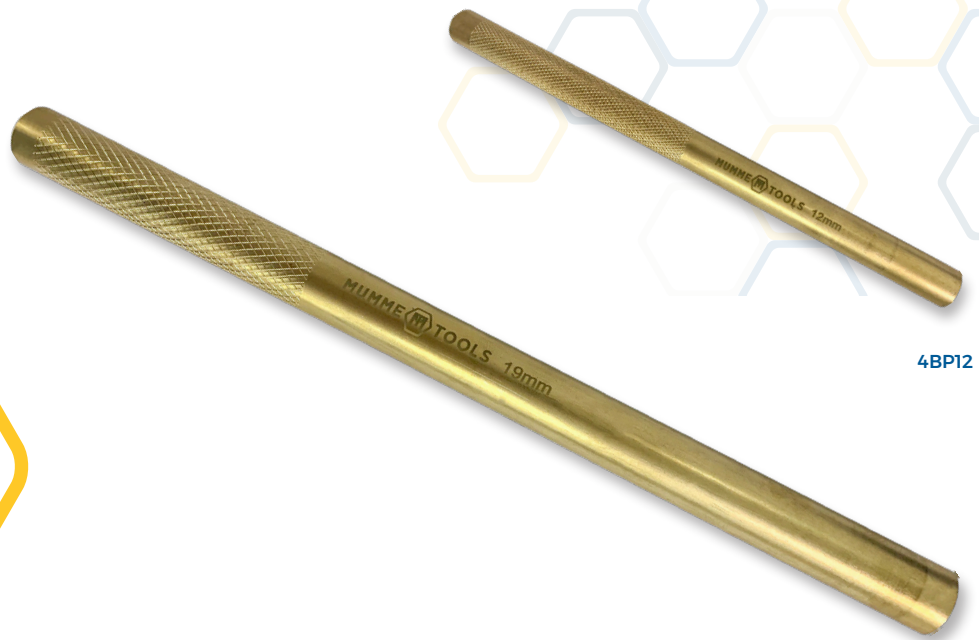

Made Tough Since 1936

BRASS PUNCHES

4BPSET5
Brass Punch 5 Piece Set

4BP12

7BP29219

FEATURES

- Soft punch used for driving in situations where steel punches could cause damage to threads
- Knurled handle for better grip
- Ideal for use in non-sparking environments
- Made from specially selected brass
- Individual punches include convenient, re-usable tubes to keep punches in

4BPSET5 - 5 Piece Brass Punch Set

- 5 Piece Set includes durable zip wallet to keep the set organised

7BP292xx - 292mm Brass Punches

- Have a longer shaft for extended reach

SPECIFICATIONS

PART NO.	DESCRIPTION	LENGTH	DIAMETER
4BP10*	10mm Brass Punch	150mm	10mm
4BP12*	12mm Brass Punch	175mm	12mm
4BP16*	16mm Brass Punch	175mm	16mm
4BP19*	19mm Brass Punch	200mm	19mm
4BP25*	25mm Brass Punch	200mm	25mm
4BPSET5	Brass Punch 5 Piece Set		Mixed
7BP29219	Brass Punch 292mm x 19mm	292mm	19mm
7BP29225	Brass Punch 292mm x 25mm	292mm	25mm
7BP29232	Brass Punch 292mm x 32mm	292mm	32mm

Please Note: Brass Punch 5 Piece Set includes 1 of each punch marked with *